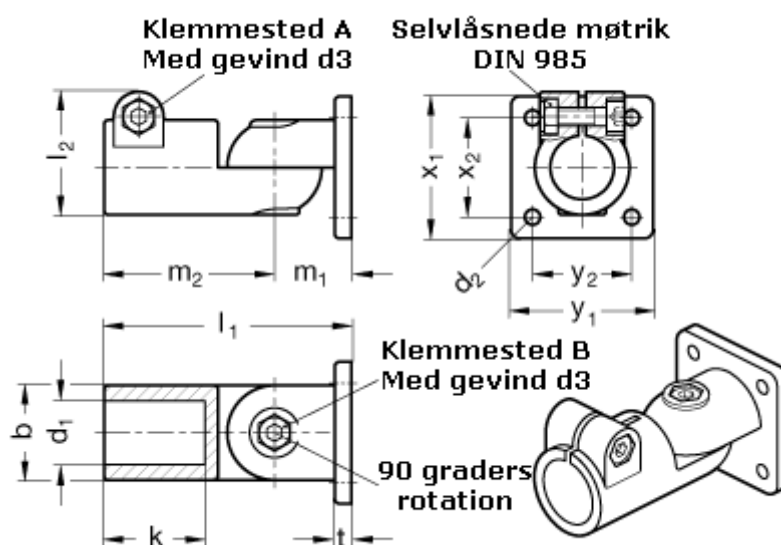

Article number: 20282B40S2SW

Description: E+G Swivel clamp connector joint
GN 282-B40-S-2-SW

Measures

b = 65	m2 = 115
d1 = B40	t = 14
d2 = 11.0	x1 = 105
d3 = M10	x2 = 74
k = 74.0	y1 = 105
l1 = 167.0	y2 = 74
l2 = 77.5	
m1 = 52.0	